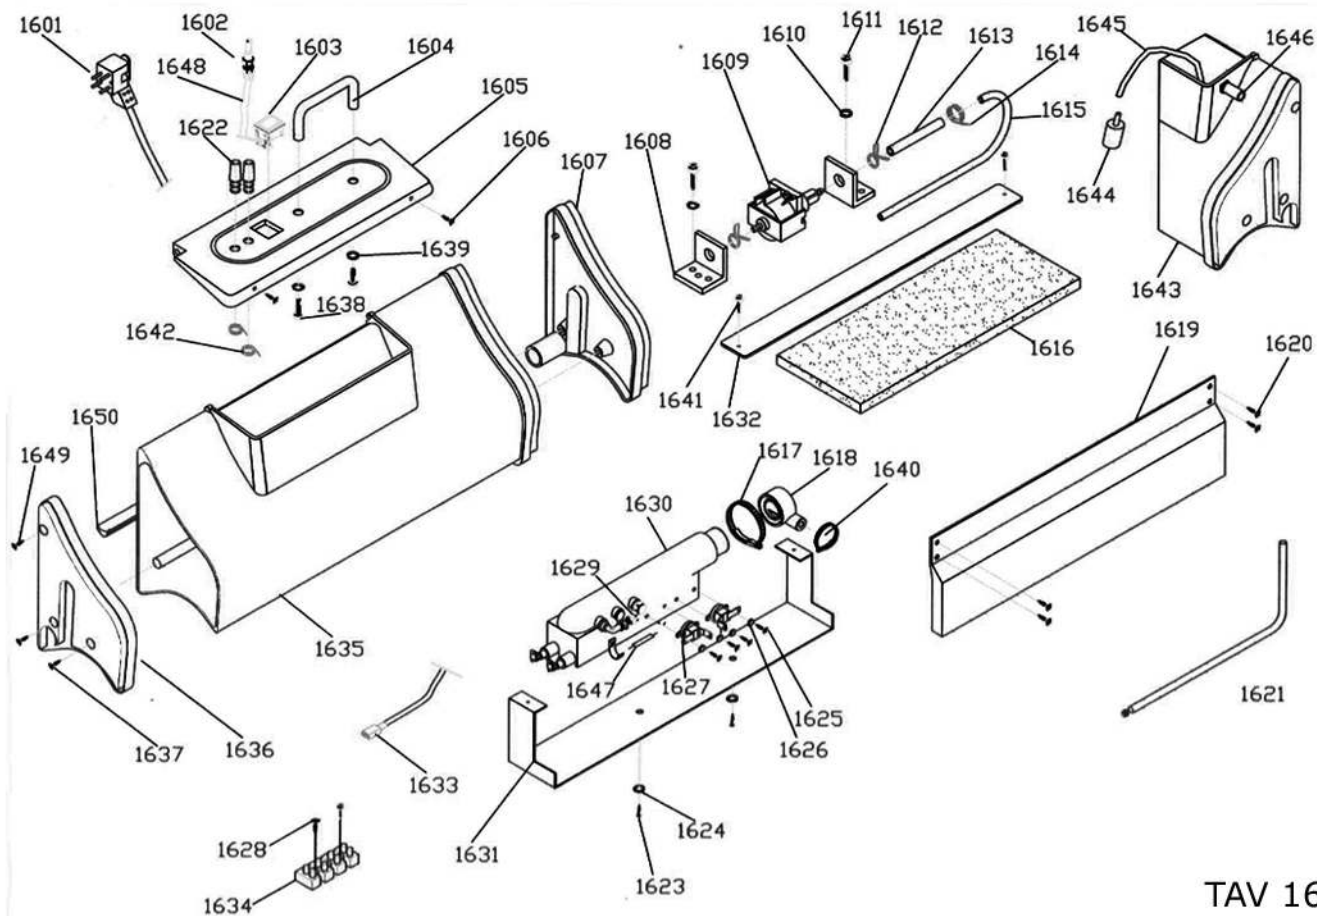

Onderdelen 420 Steam Kit

TAV 1600